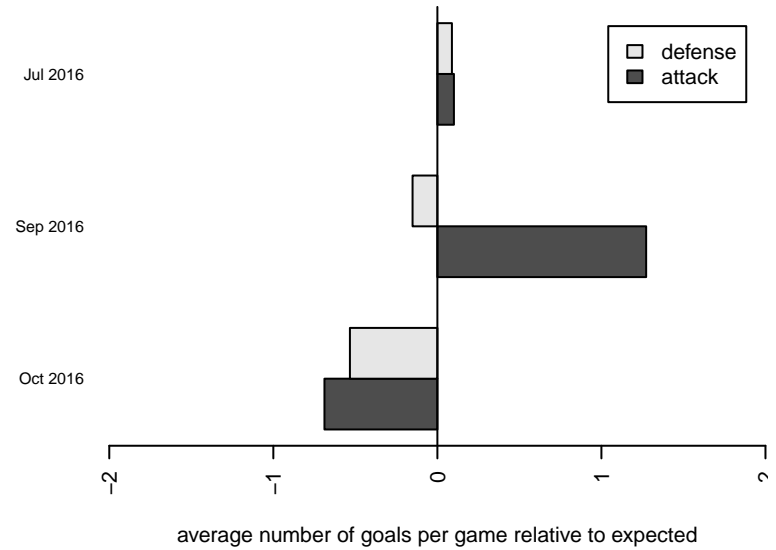

Performance relative to 13 month average