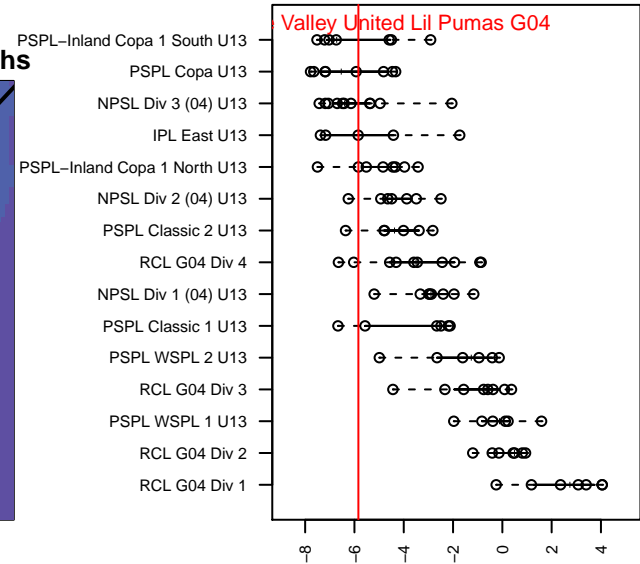

Wenatchee Valley United Lil Pumas G04

Wenatchee, WA
 G04 total strength=613
 attack=0.7 defense=0.39
 fall league = PSPL-Inland Copa 1 North U13

alt names used:
 United Cuevas 04
 UNITED SC Pumas
 WENATCHEE VALLEY UNITED PUMAS

Venues played:
 2016 Sounders FC Cup GU13 Silver
 2016 Central WA Super Cup U13 Gold
 2016 PSPL-Inland Copa 1 North U13

Wenatchee Valley United Lil Pumas G04
 Dots are actual minus expected GF (blue circles) and GA (red triangles).
 Blue line is smoothed change in attack strength. Red is smoothed change in defense strength.

**attack and defense variance (black dot)
relative to other teams
and top 10 in region**

**attack and defense rating
relative to others at age
and all opponents in last 13 months**

Performance relative to 13 month average